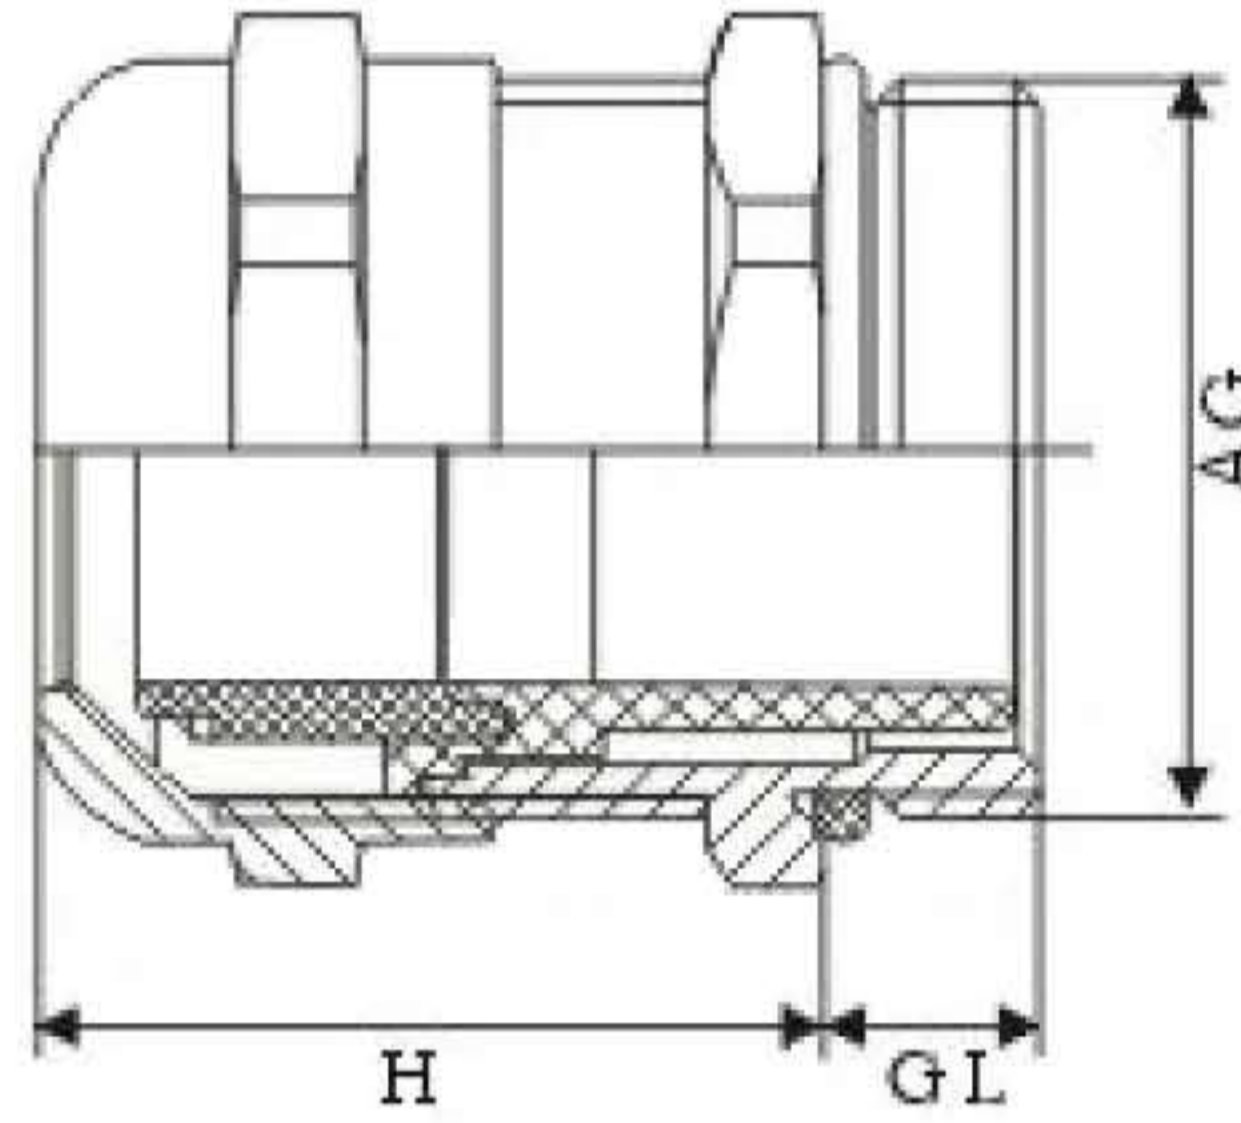

Metric **GL** Long Series

Description

Figure

Drawing

Part-No.

Model	Cable range	AG	GL	H	Spanner	Panel Mounting Hole	Order No grey
	mm	mm	mm	mm	mm	mm	
M12*1.5	3-6.5	12	10	19	14	12-12.3	UT.M121006
M16*1.5	4-8	16	10	20	17	16-16.3	UT.M161008
M20*1.5	6-12	20	10	22	22	20-20.3	UT.M201012
M25*1.5	13-18	25	12	25	30	25-25.3	UT.M251218
M32*1.5	18-25	32	12	29	40	32-32.3	UT.M321225
M40*1.5	22-32	40	15	35	50	40-40.3	UT.M401532
M50*1.5	32-38	50	15	37	57	50-50.3	UT.M501538
M63*1.5	37-44	63	15	38	68	63-63.3	UT.M631544

Specifications

Material	Brass with nickel plated
Environmental Protection	IP68
Working Temperature	- 40°C - 100°C